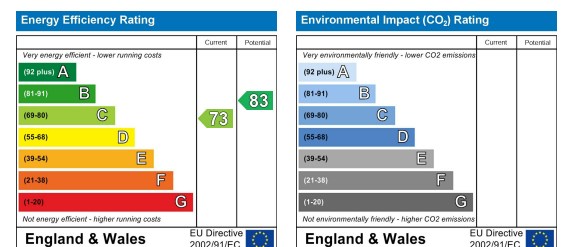

Hybrid Map

Terrain Map

Floor Plan

Viewing

Please contact our Dwelling Solutions Ltd Office on 0208 597 9176 if you wish to arrange a viewing appointment for this property or require further information.

Energy Efficiency Graph